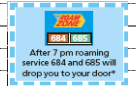

Sunday and public holidays

	Morning - AM										Afternoon - PM										AM
Route Number >>	682	682	682	682	682	682	682	682	682	682	682	682	682	682	682	682	682				
Transfer Available from Train from City	7.38	8.38	9.38	10.38	11.38	12.38	1.38	2.38	3.38	4.38	5.38	6.38	7.38	8.38	9.38	10.38	11.38	12.4			
Hallett Cove Beach Station	57H	7.42	8.42	9.42	10.42	11.42	12.42	1.42	2.42	3.42	4.42	5.42	6.42	7.50 #	8.50 #	9.50 #	10.50 #	11.50 #	2.40 #		
Hallett Cove Shopping Centre	52	7.47	8.47	9.47	10.47	11.47	12.47	1.47	2.47	3.47	4.47	5.47	6.47	7.55	8.55	9.55	10.55	11.55	-		
Southbank Boulevard	63	8.01	9.01	10.01	11.01	12.01	1.01	2.01	3.01	4.01	5.01	6.01	7.01	8.09	9.09	10.09	11.09	12.09	-		

Hallett Cove North Loop 684 (clockwise) and 685 (anti-clockwise)

Monday to Friday

		PM								AM		
Route Number >>		685	684	685	684	685	684	685	684	684	684	684
Transfer Available from Train from City			7.38		8.38		9.38		10.38	11.38	12.38	
Hallett Cove Beach Station	57N	-	7.42	-	8.47	-	9.47	-	10.47	11.47	12.40	
Hallett Cove Shopping Centre	52	7.40	7.47	8.40	8.52	9.40	9.52	10.4	10.52	11.52	-	
Hallett Cove Shopping Centre	52	7.55	8.02	8.55	9.07	9.55	10.07	10.55	11.07	12.07	-	
Hallett Cove Beach Station	57N	8.00	-	9.00	-	10.00	-	11.00	-	-	-	
Transfer Available to Train to City		8.05	-	9.05	-	10.05	-	11.05	-	-	-	