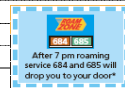

Saturday

		PM										AM		
Route Number >>		684	684	685	684	685	684	685	684	685	684	684	684	
Transfer Available from Train from City		6.08		7.08		7.38		8.38		9.38		10.38	11.38	12.38
Hallett Cove Beach Station	57N	6.22	7.22 #	-	7.47 #	-	8.47 #	-	9.47 #	-	10.47 #	11.47 #	12.40 #	
Hallett Cove Shopping Centre	52	6.27	7.27	7.37	7.52	8.37	8.52	9.37	9.52	10.37	10.52	11.52	-	
Hallett Cove Shopping Centre	52	6.42	7.42	7.52	8.07	8.52	9.04	9.52	10.04	10.52	11.04	12.04	-	
Hallett Cove Beach Station	57N	-	-	7.57	-	8.57	-	9.57	-	10.57	-	-	-	
Transfer Available to Train to City		-	-	8.03	-	9.03	-	10.03	-	11.03	-	-	-